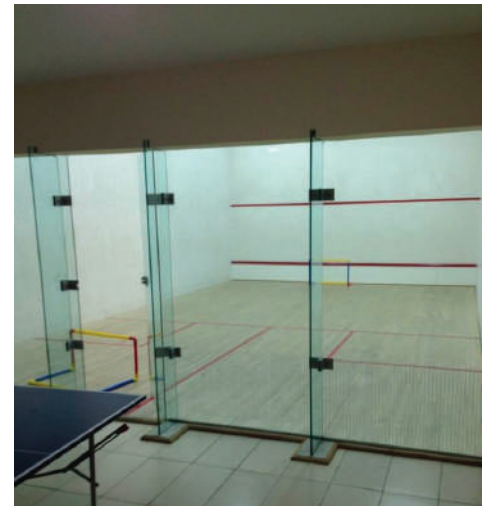

J ONE TOWER A RETAIL UNIT

Looking for the perfect location to open your restaurant, coffee shop, bakery, or shish lounge? Look no further than our vacant retail unit with a stunning canal view in the heart of Business Bay! With ample foot traffic and easy accessibility with outside seating area our space is perfect for attracting both locals and tourists alike. Contact us today to schedule a viewing and take the first step towards realizing your entrepreneurial dreams!

Two new Kiosk opened in Latifa Towers Atrium.

Fast Call

A kiosk consisting of stylish phone cases and screen protectors to high-quality chargers and a curated selection of fashionable watch accessories, this space is sure to appeal to tech enthusiasts and fashion-forward individuals alike.